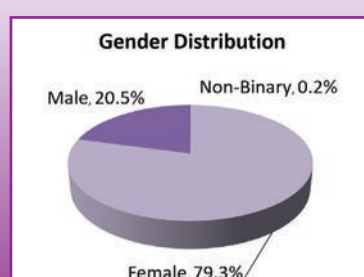

Contact us to reserve an ad today!

ads@sdiworld.org | www.sdicompanions.org/media/how-to-advertise
2025 112th Ave NE, Suite 200 | Bellevue, WA 98004 | 1-425-455-1565