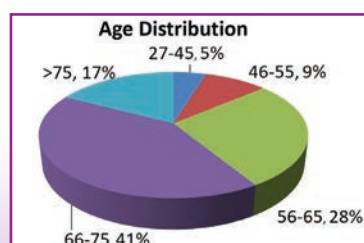

Contact us to reserve an ad today!

ads@sdiworld.org | www.sdicompanions.org/media/how-to-advertise
2025 112th Ave NE, Suite 200 | Bellevue, WA 98004 | 1-425-455-1565